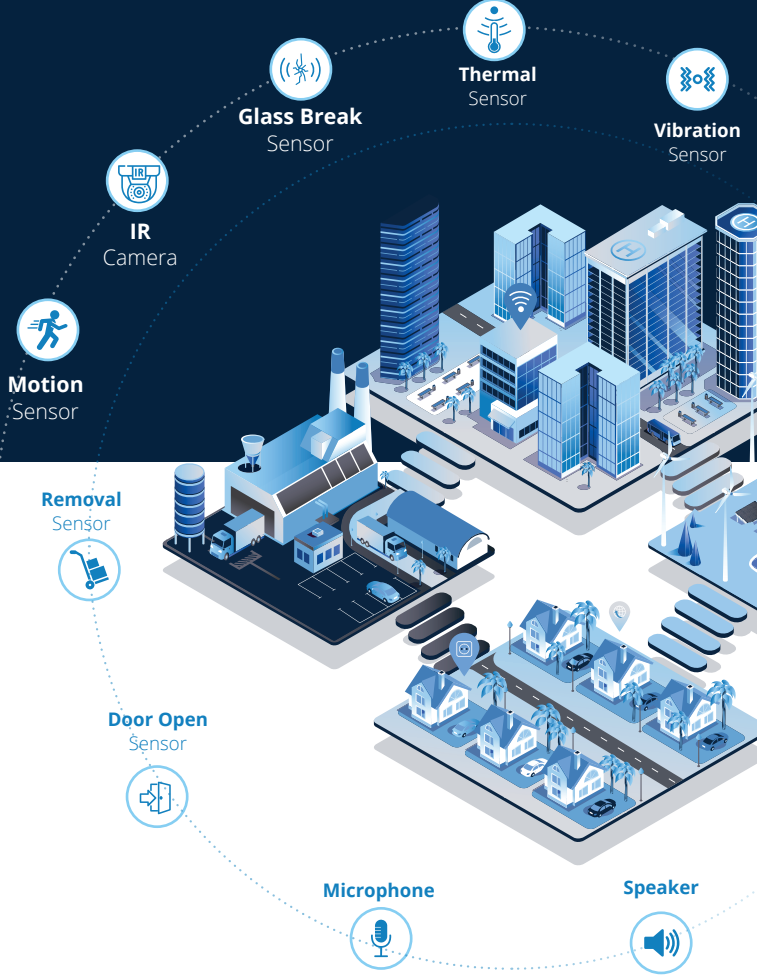

# Utilities Solutions

PACOM VIGIL CORE provides access control solutions, alarm, video, building management and security monitoring.

Our solutions for network cabinets, power generators and cell towers include latest technology for remote access control, alarms, theft prevention, energy management, video and security monitoring, as well as customized solutions.

## S1000 Smart Controller

Feel secure anywhere, anytime with the S1000 Intelligent Control Panel. Manage Access Control, Alarms and Store Management functions remotely and securely from one panel. The compact, low-power, multi-function S1000 security control panel is located at each location.

## VIGIL CORE

VIGIL CORE is an intelligent, centrally controlled management platform, designed primarily for monitoring data such as access control, alarms, etc. from one to thousands of sites for any organization.